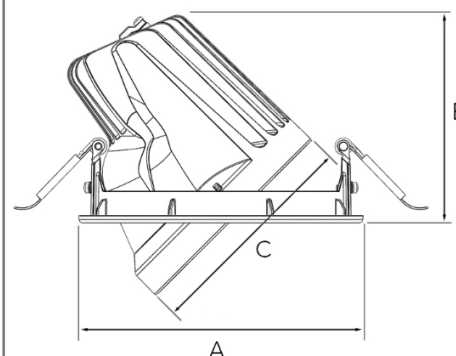

Recessed LED Downlight with separated electronic gear. Improved color rendering index +90. High quality reflector with three different beam spreads. Lamp housing of die-cast aluminium for optimal cooling, long lifetime and low weight. Adjustable light direction using gyro function, max 45 degrees.

Technical data

Main input voltage	220-240V
Colour temperature	3000 K
CRI	>90
SDCM	3
Luminaire output/Energy consumption	2800 lm / 24 W
Total weight	0,83kg
Form of protection	IP 20, class III
Maximum number of drivers per fuse	10A type C: 36 pcs 16A type C: 58 pcs

A=158 B=122 C=121,5 (mm)